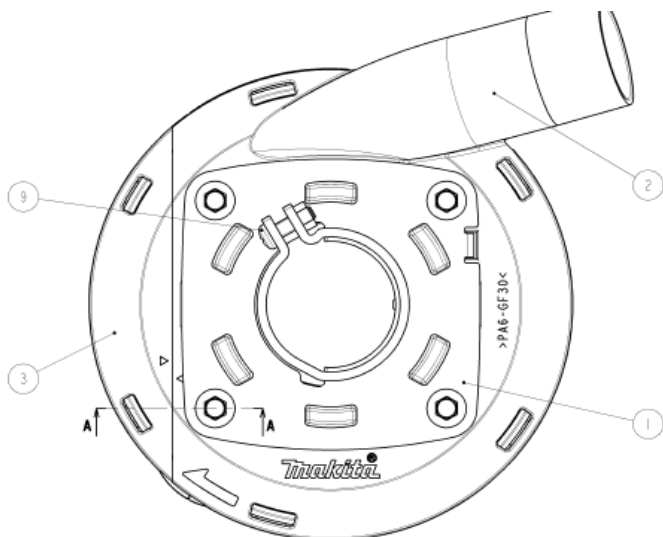

06 - 2012
 Part No.195236-5
DUST COLLECTOR COVER SET 5"

SEC.A-A

Item No.	Part No.	Description	Qty	Unit
1	165596-9	SET PLATE	1	PC.
2	451767-7	COVER	1	PC.
3	451765-1	SUPPORT COVER	1	PC.
4	451766-9	PLATE	1	PC.
5	743332-9	BRUSH A	1	PC.
6	743333-7	BRUSH B	1	PC.
7	267102-7	FLAT WASHER 4	4	PC.
8	252096-9	HEX. CAP NUT M4	4	PC.
9	265180-1	PAN HEAD SCREW M5X16	1	PC.
10	911531-3	P.H.SCREW M4X18 WITH WRM	4	PC.