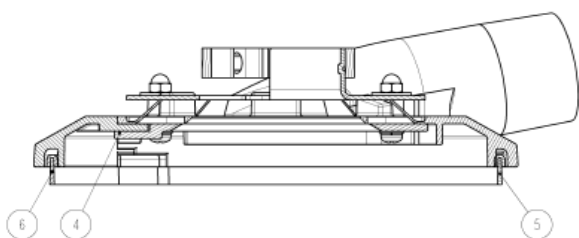

06 - 2012
 Part No.195236-5
DUST COLLECTOR COVER SET 5"

SEC.A-A

Item No.	Part No.	Description	Qty	Unit
1	165596-9	SET PLATE	1	PC.
2	451767-7	COVER	1	PC.
3	451765-1	SUPPORT COVER	1	PC.
4	451766-9	PLATE	1	PC.
5	743332-9	BRUSH A	1	PC.
6	743333-7	BRUSH B	1	PC.
7	267102-7	FLAT WASHER 4	4	PC.
8	252096-9	HEX. CAP NUT M4	4	PC.
9	265180-1	PAN HEAD SCREW M5X16	1	PC.
10	911531-3	P.H.SCREW M4X18 WITH WRM	4	PC.